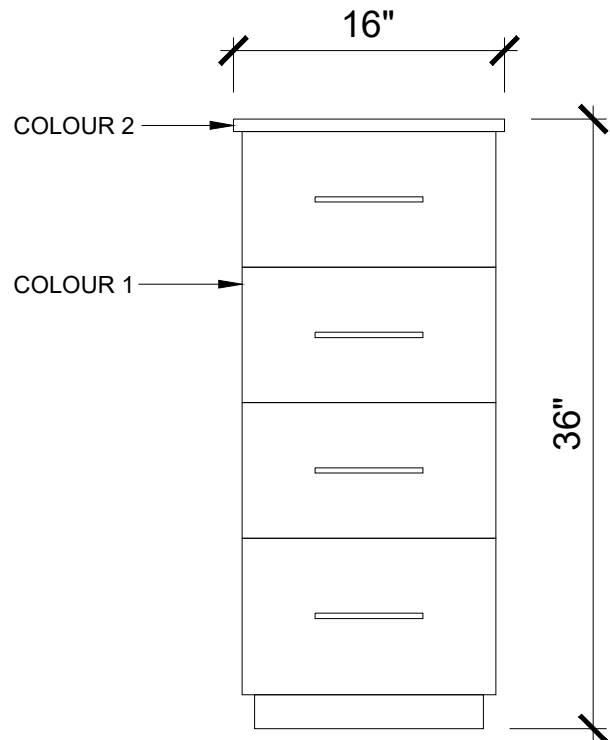

DECORATIVE HARDWARE OPTIONS

FIORE DESIGN GROUP

B-190 Pippin Rd, Vaughan, ON L4K 4X9

www.fioredesigngroup.com

CANADA: 905-761-1771

USA: 1-877-526-8246