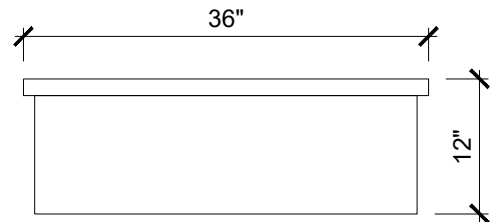

WALL MOUNT RETAIL

CODE	RT5
DEPTH	12"
WIDTH	36"
HEIGHT	76"
MATERIAL	MDF/LAMINATE
HARDWARE	FRENCH CLEAT FOR INSTALLATION
ASSEMBLY	SOME REQUIRED

1. MAIN FINISH OPTIONS

2. ACCENT FINISH OPTIONS

FEATURES FIXED SHELVES