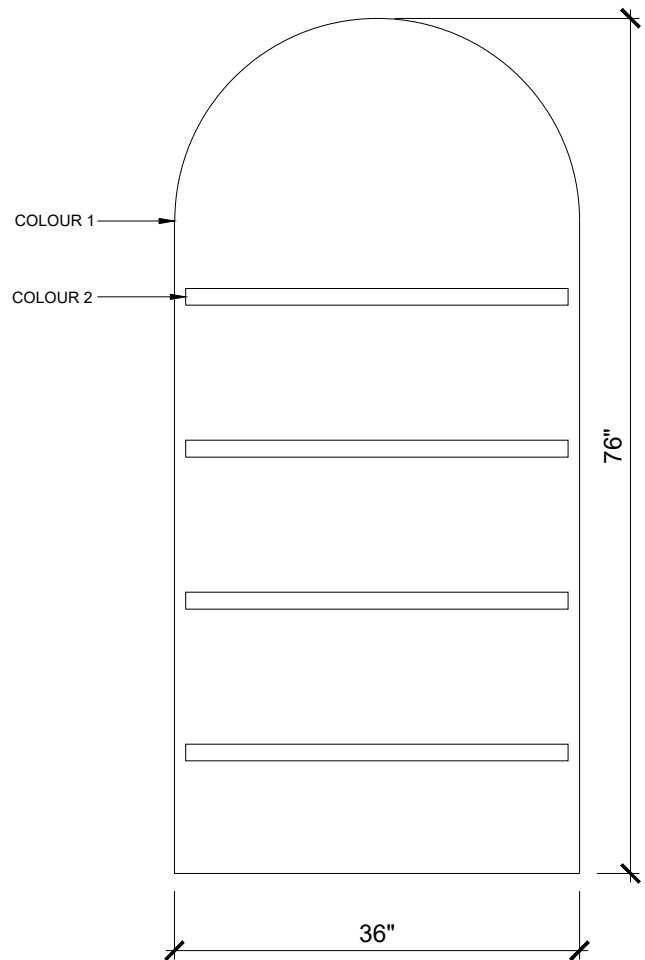

WALL MOUNT RETAIL

CODE	RT5
DEPTH	12"
WIDTH	36"
HEIGHT	76"
MATERIAL	MDF/LAMINATE
HARDWARE	FRENCH CLEAT FOR INSTALLATION
ASSEMBLY	SOME REQUIRED

1. MAIN FINISH OPTIONS

2. ACCENT FINISH OPTIONS

FEATURES FIXED SHELVES