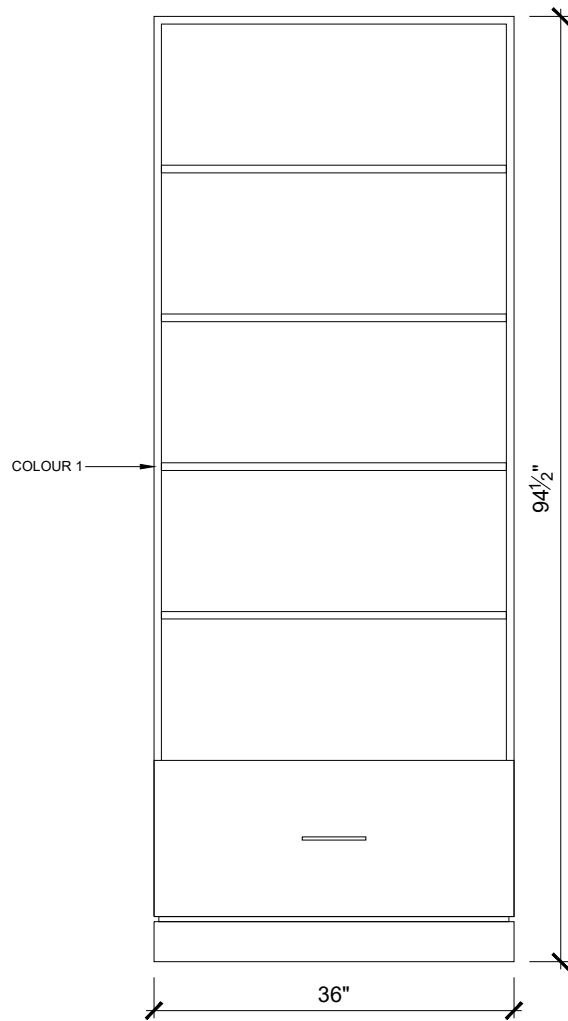

CLASSIC RETAIL WITH DRAWER

CODE	RT4
DEPTH	15"
WIDTH	36"
HEIGHT	94 ½"
MATERIAL	MDF/LAMINATE
HARDWARE	SOFT CLOSE SLIDES
ASSEMBLY	SOME REQUIRED

1. MAIN FINISH OPTIONS

FEATURES FIXED SHELVES

DECORATIVE HARDWARE OPTIONS