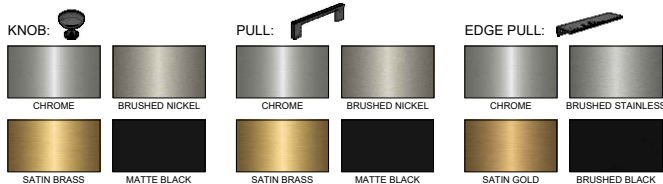

CLASSIC RETAIL WITH DRAWER

CODE	RT4
DEPTH	15"
WIDTH	36"
HEIGHT	94 ½"
MATERIAL	MDF/LAMINATE
HARDWARE	SOFT CLOSE SLIDES
ASSEMBLY	SOME REQUIRED

1. MAIN FINISH OPTIONS

FEATURES FIXED SHELVES

DECORATIVE HARDWARE OPTIONS