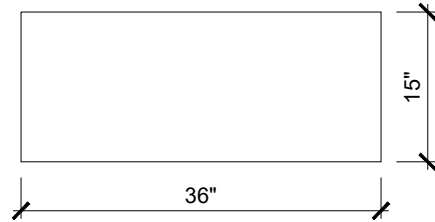

CLASSIC RETAIL WITH DRAWER

CODE	RT4
DEPTH	15"
WIDTH	36"
HEIGHT	94 ½"
MATERIAL	MDF/LAMINATE
HARDWARE	SOFT CLOSE SLIDES
ASSEMBLY	SOME REQUIRED

1. MAIN FINISH OPTIONS

FEATURES FIXED SHELVES

DECORATIVE HARDWARE OPTIONS