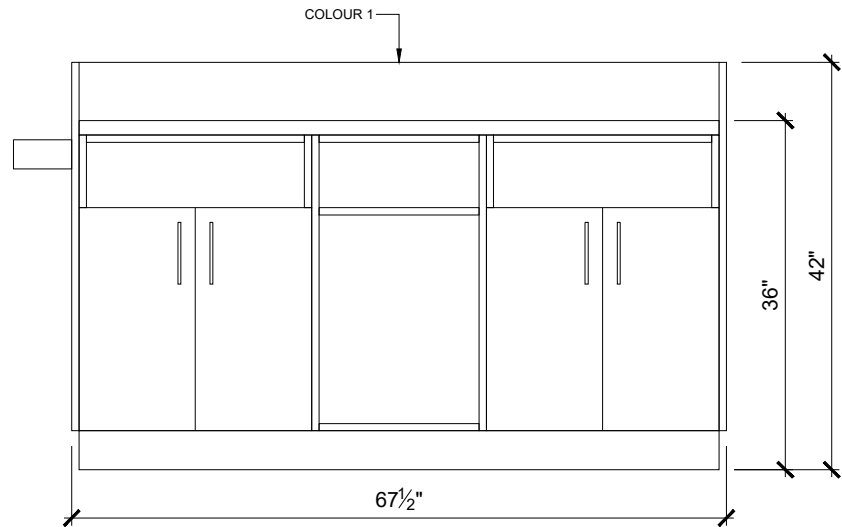

CURVED RECEPTION DESK - 2 PERSON

CODE	RD4
DEPTH	24"
WIDTH	67 1/2"
HEIGHT	42"
MATERIAL	MDF/LAMINATE
HARDWARE	SOFT-CLOSE HINGES WIRE GROMMETS
ASSEMBLY	SOME REQUIRED

1. MAIN FINISH OPTIONS

2. ACCENT FINISH OPTIONS