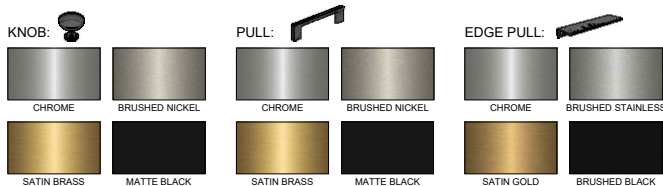

DECORATIVE HARDWARE OPTIONS

FIORE DESIGN GROUP

B-190 Pippin Rd, Vaughan, ON L4K 4X9

www.fioredesigngroup.com

CANADA: 905-761-1771

USA: 1-877-526-8246