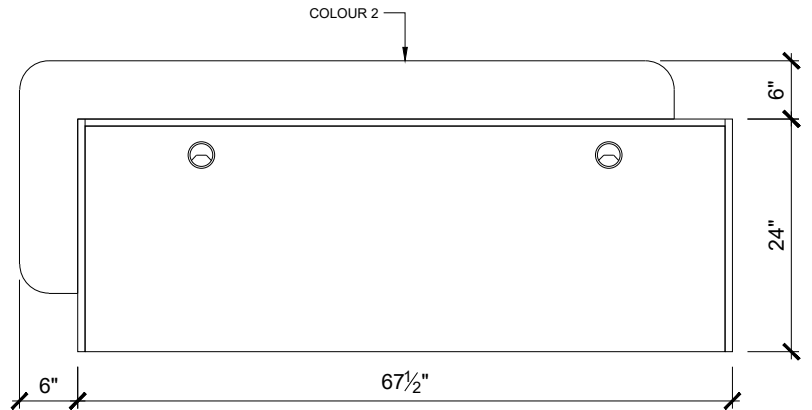

CURVED RECEPTION DESK - 2 PERSON

CODE	RD4
DEPTH	24"
WIDTH	67 1/2"
HEIGHT	42"
MATERIAL	MDF/LAMINATE
HARDWARE	SOFT-CLOSE HINGES WIRE GROMMETS
ASSEMBLY	SOME REQUIRED

1. MAIN FINISH OPTIONS

2. ACCENT FINISH OPTIONS