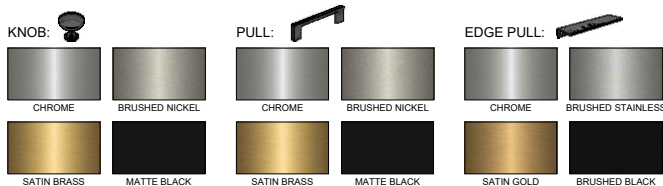

DECORATIVE HARDWARE OPTIONS

FEATURES 1 ADJUSTABLE SHELF & FLOOR ACCESS PANEL

FIORE DESIGN GROUP

B-190 Pippin Rd, Vaughan, ON L4K 4X9

www.fioredesigngroup.com

CANADA: 905-761-1771

USA: 1-877-526-8246