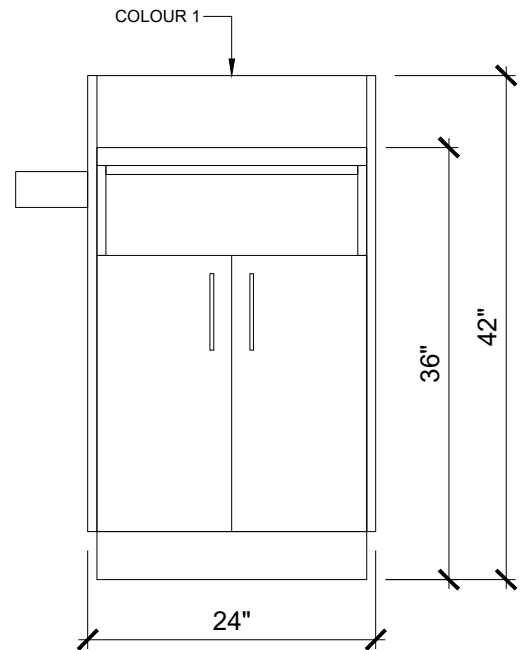

DECORATIVE HARDWARE OPTIONS

FEATURES 1 ADJUSTABLE SHELF & FLOOR ACCESS PANEL

FIORE DESIGN GROUP

B-190 Pippin Rd, Vaughan, ON L4K 4X9

www.fioredesigngroup.com

CANADA: 905-761-1771

USA: 1-877-526-8246