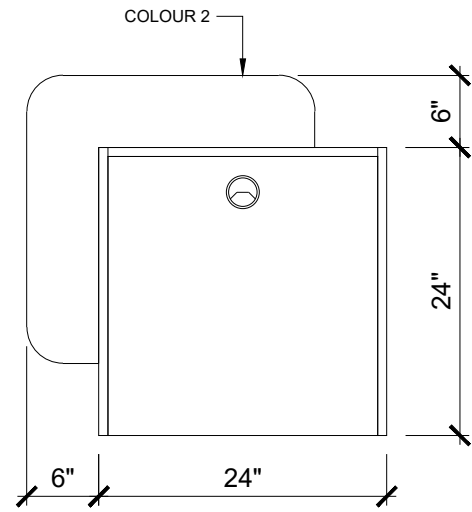

DECORATIVE HARDWARE OPTIONS

FEATURES 1 ADJUSTABLE SHELF & FLOOR ACCESS PANEL

FIORE DESIGN GROUP

B-190 Pippin Rd, Vaughan, ON L4K 4X9

www.fioredesigngroup.com

CANADA: 905-761-1771

USA: 1-877-526-8246