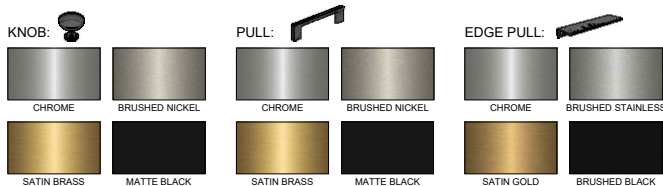

CLASSIC RECEPTION DESK - 2 PERSON

CODE	RD2
DEPTH	24"
WIDTH	70 1/2"
HEIGHT	42"
MATERIAL	MDF/LAMINATE
HARDWARE	SOFT-CLOSE HINGES SOFT CLOSE SLIDES WIRE GROMMETS
ASSEMBLY	SOME REQUIRED

1. MAIN FINISH OPTIONS

2. ACCENT FINISH OPTIONS

FEATURES 2 ADJUSTABLE SHELVES & FLOOR ACCESS PANEL

DECORATIVE HARDWARE OPTIONS

FIORE DESIGN GROUP

B-190 Pippin Rd, Vaughan, ON L4K 4X9

www.fioredesigngroup.com

CANADA: 905-761-1771

USA: 1-877-526-8246