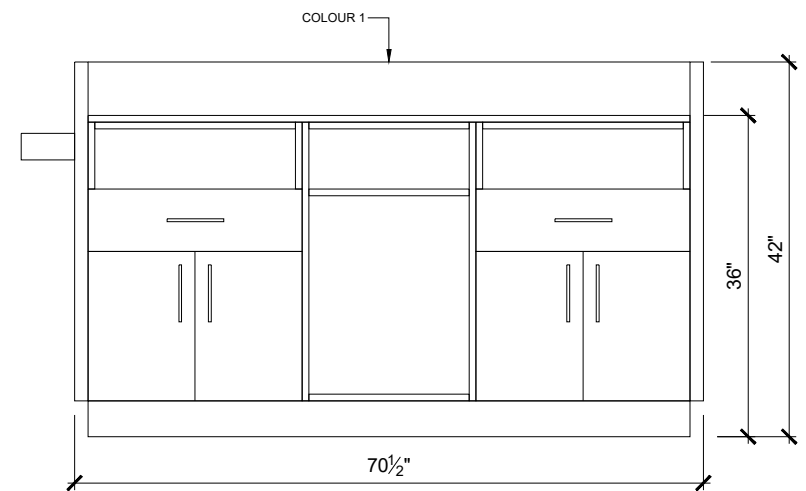

CLASSIC RECEPTION DESK - 2 PERSON

CODE	RD2
DEPTH	24"
WIDTH	70 1/2"
HEIGHT	42"
MATERIAL	MDF/LAMINATE
HARDWARE	SOFT-CLOSE HINGES SOFT CLOSE SLIDES WIRE GROMMETS
ASSEMBLY	SOME REQUIRED

1. MAIN FINISH OPTIONS