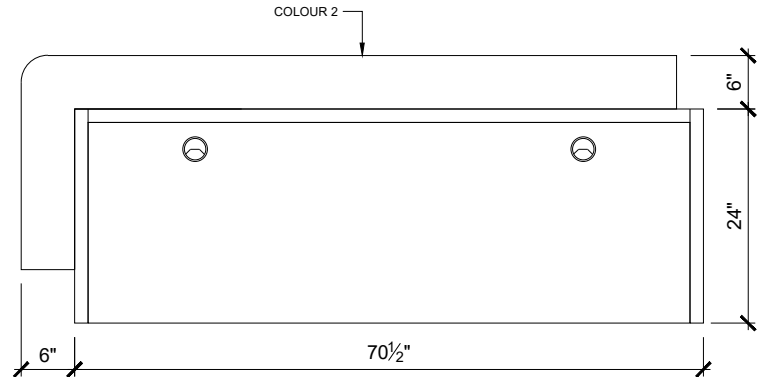

CLASSIC RECEPTION DESK - 2 PERSON

CODE	RD2
DEPTH	24"
WIDTH	70 1/2"
HEIGHT	42"
MATERIAL	MDF/LAMINATE
HARDWARE	SOFT-CLOSE HINGES SOFT CLOSE SLIDES WIRE GROMMETS
ASSEMBLY	SOME REQUIRED

1. MAIN FINISH OPTIONS