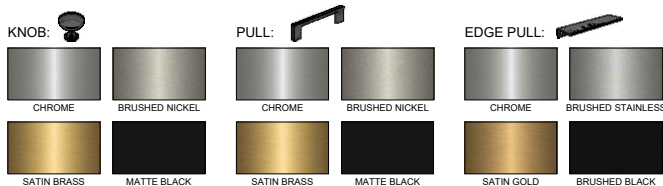

CLASSIC RECEPTION DESK - 1 PERSON

CODE	RD1
DEPTH	24"
WIDTH	36"
HEIGHT	42"
MATERIAL	MDF/LAMINATE
HARDWARE	SOFT-CLOSE HINGES SOFT CLOSE SLIDES WIRE GROMMET
ASSEMBLY	SOME REQUIRED

1. MAIN FINISH OPTIONS

2. ACCENT FINISH OPTIONS

DECORATIVE HARDWARE OPTIONS

FEATURES 1 ADJUSTABLE SHELF & FLOOR ACCESS PANEL

FIORE DESIGN GROUP

B-190 Pippin Rd, Vaughan, ON L4K 4X9

www.fioredesigngroup.com

CANADA: 905-761-1771

USA: 1-877-526-8246