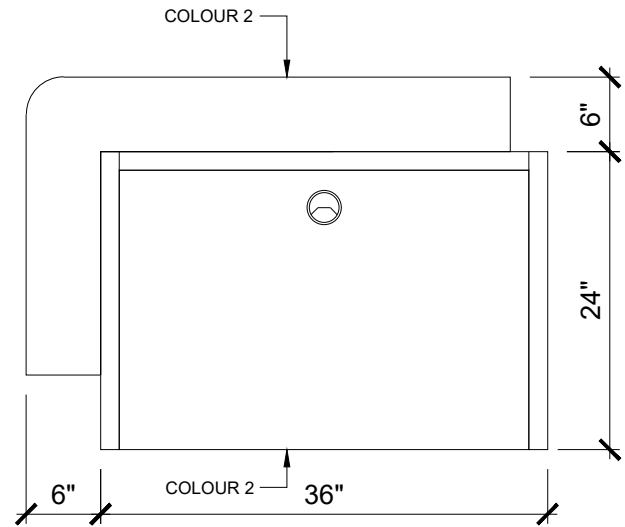

DECORATIVE HARDWARE OPTIONS

FEATURES 1 ADJUSTABLE SHELF & FLOOR ACCESS PANEL

FIORE DESIGN GROUP

B-190 Pippin Rd, Vaughan, ON L4K 4X9

www.fioredesigngroup.com

CANADA: 905-761-1771

USA: 1-877-526-8246