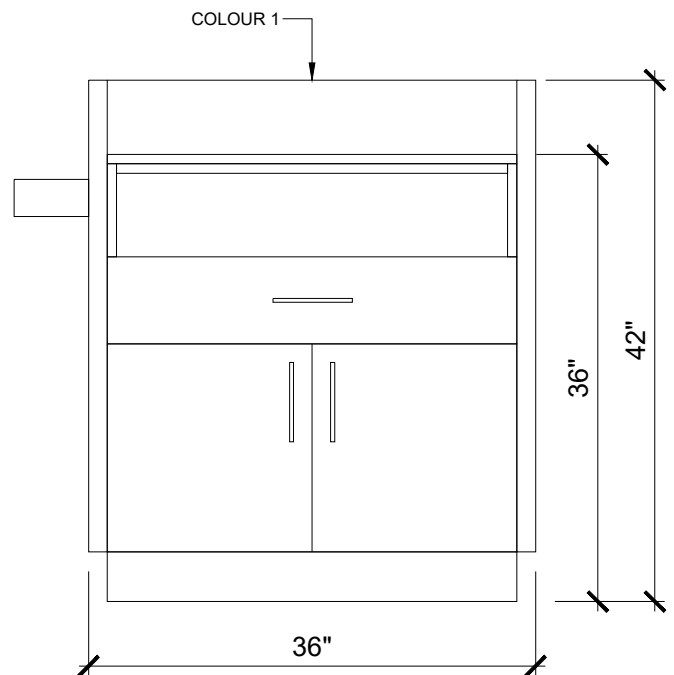

DECORATIVE HARDWARE OPTIONS

FEATURES 1 ADJUSTABLE SHELF & FLOOR ACCESS PANEL

FIORE DESIGN GROUP

B-190 Pippin Rd, Vaughan, ON L4K 4X9

www.fioredesigngroup.com

CANADA: 905-761-1771

USA: 1-877-526-8246